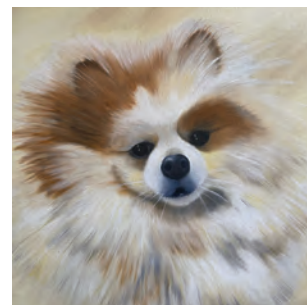

Fall River Creek

Masdevallia Infracta Orange-Tail

**Prints and canvas sizes now available*

COMMISSIONED ARTWORK & PET PORTRAITS

naner art

LESSONS
BY APPOINTMENT
Nancy Wensman
262.565.7108

GALLERY EVENTS: *Please Contact Nancy For Further Info*